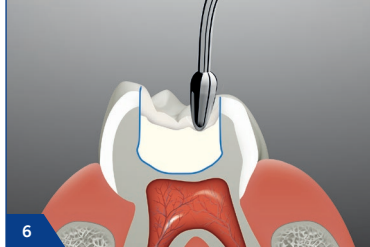

VisCalor Dispenser Program 1

Preheating time /	
Caps warming time:	30 sec.
Processing time:	2,5 min.

Caps Warmer

Preheating time:	15 - 20 min.
Caps warming time:	3 min.
Processing time:	20 sec.

VisCalor bulk Instruction