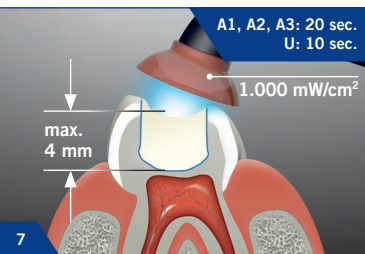

VisCalor Dispenser Program 1

Preheating time /	
Caps warming time:	30 sec.
Processing time:	2,5 min.

Caps Warmer

Preheating time:	15 - 20 min.
Caps warming time:	3 min.
Processing time:	20 sec.

VisCalor bulk Instruction