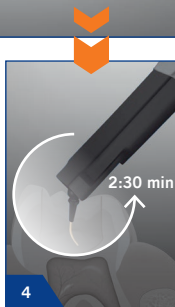

VisCalor Dispenser Program 1

Preheating time /	
Caps warming time:	30 sec.
Processing time:	2,5 min.

Caps Warmer

Preheating time:	15 - 20 min.
Caps warming time:	3 min.
Processing time:	20 sec.

VisCalor bulk Instruction