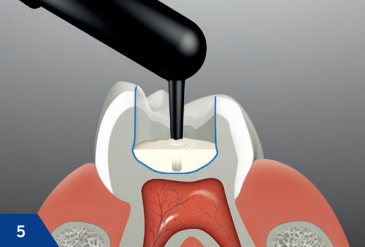

VisCalor Dispenser Program 1

Preheating time /	
Caps warming time:	30 sec.
Processing time:	2,5 min.

Caps Warmer

Preheating time:	15 - 20 min.
Caps warming time:	3 min.
Processing time:	20 sec.

VisCalor bulk Instruction